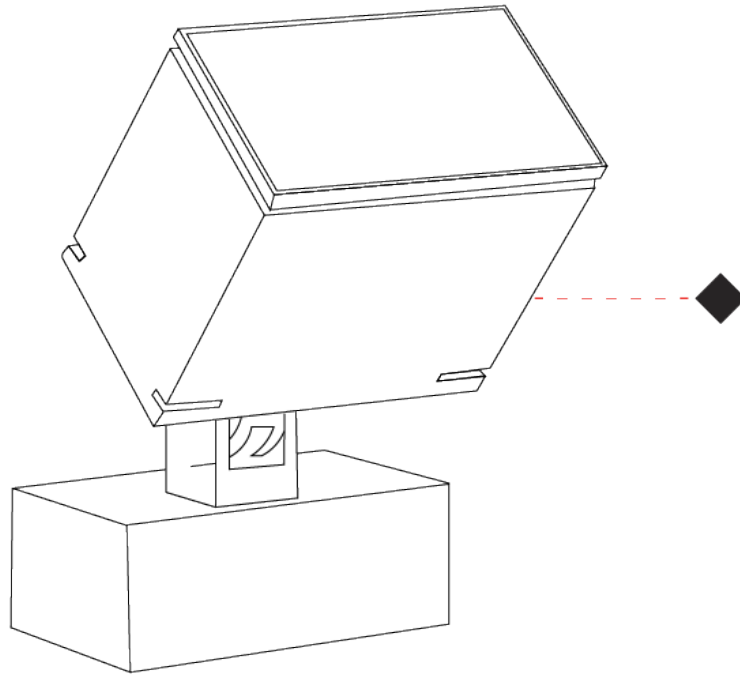

TARGET SURFACE

E9F233-

PROJECT _____

TYPE _____

SPECIFIER _____

QUANTITY _____

DATE _____

E