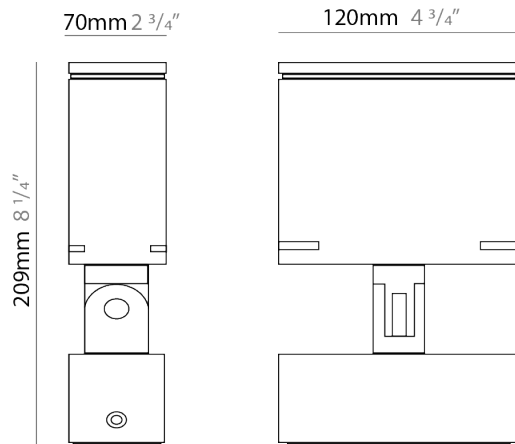

PROJECT
TYPE
SPECIFIER
QUANTITY
DATE

TARGET SURFACE

E9F233- -

base number   Finish   Lens
Options   Options   Options

1. To build a product code in our configurator select the specify button on the base model # product page
2. To build a manual product code on this datasheet choose from the options listed below in blue font and add the suffix to the base model #

GENERAL

Series: Target

Brand: Platek

Division: Exterior

Mounting Type: Surface

Mounting Location: Above Ground

Subcategory: Flood

PHYSICAL

Shape: Rectangle

Length (mm): 120

Length (in): 4 3/4

Width (mm): 70

Width (in): 2 3/4

Height (mm): 213

Height (in): 8 3/8

Light Distribution: Adjustable / Direct

Screws: A4 stainless steel

Diffuser: Clear tempered glass

Fixture Finish: [BLK / WHI / GRY / COR / ANT / BRZ](#)

Fixture Material: Aluminum Die Cast

Cable Details: 2000mm Cable

ELECTRICAL

Lamp Type: LED

Total Output Wattage (W): 16

Dimming: DMX

Driver Included: No

Driver Location: Remote

Driver Type: Constant Current - Universal

Driver Class: Class 2

Input Voltage (V): 120 - 277

Constant Current (MA): 700

LED

Number of LEDs: 8

Color Temperature (°K): RGBW

CRI: >80 CRI

Lamp Life (hrs): 60000

Special LEDs offerings: RGBW

OPTICAL

Optic°: [9 / 24 / 48 / ELL](#)

Adjustability: Rotational 330°; Tilt 90°

RATINGS AND CERTIFICATIONS

Certified By: Certified for North American Standards

IP Rating: IP66

IK Rating: IK08

Bug Rating: B1 U0 G0