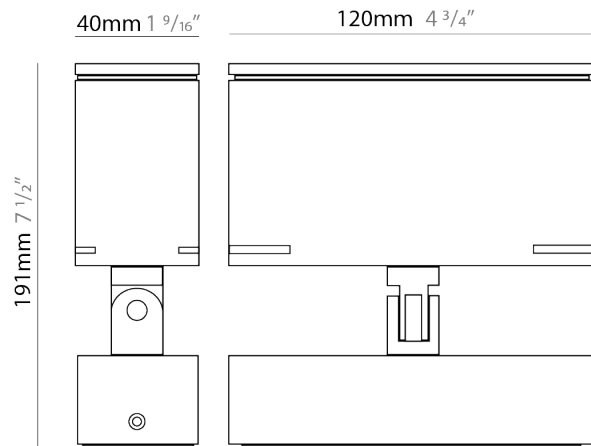

1. To build a product code in our configurator select the specify button on the base model # product page
2. To build a manual product code on this datasheet choose from the options listed below in blue font and add the suffix to the base model #

GENERAL

Series: Target
Brand: Platek
Division: Exterior
Mounting Type: Surface
Mounting Location: Above Ground
Subcategory: Flood

PHYSICAL

Shape: Rectangle
Length (mm): 120
Length (in): 4 ³/₄
Width (mm): 40
Width (in): 1 ⁹/₁₆
Height (mm): 191
Height (in): 7 ¹/₂
Light Distribution: Adjustable / Direct
Screws: A4 stainless steel
Diffuser: Clear tempered glass
Fixture Finish: BLK / WHI / GRY / COR / ANT / BRZ
Fixture Material: Aluminum Die Cast

ELECTRICAL

Lamp Type: LED
Input Wattage (W): 10
Total Output Wattage (W): 8
Dimming: Non-Dimmable
Driver Included: Yes
Driver Location: Integrated
Driver Type: Constant Current - 120Vac
Driver Class: Class 2
Input Voltage (V): 120 - 277
Constant Current (mA): 700
Upon Request: Integral: Phase dimming 120Vac / Non-dimming 120/277Vac / Remote: 0-10Vdc dimming

LED

Number of LEDs: 4
Color Temperature (°K): 3000 / 4000
Max. Delivered Lumen (lm): 725-790 / 755-820
Nominal Lumen (lm): 1000 / 1040
CRI: >80 CRI
Lamp Life (hrs): 60000

OPTICAL

Optic°: 9 / 24 / 48 / ELL
Adjustability: Rotational 330°; Tilt 90°

RATINGS AND CERTIFICATIONS

Certified By: Certified for North American Standards
IP rating: IP66
IK Rating: IK08
Bug Rating: B1 U0 G0